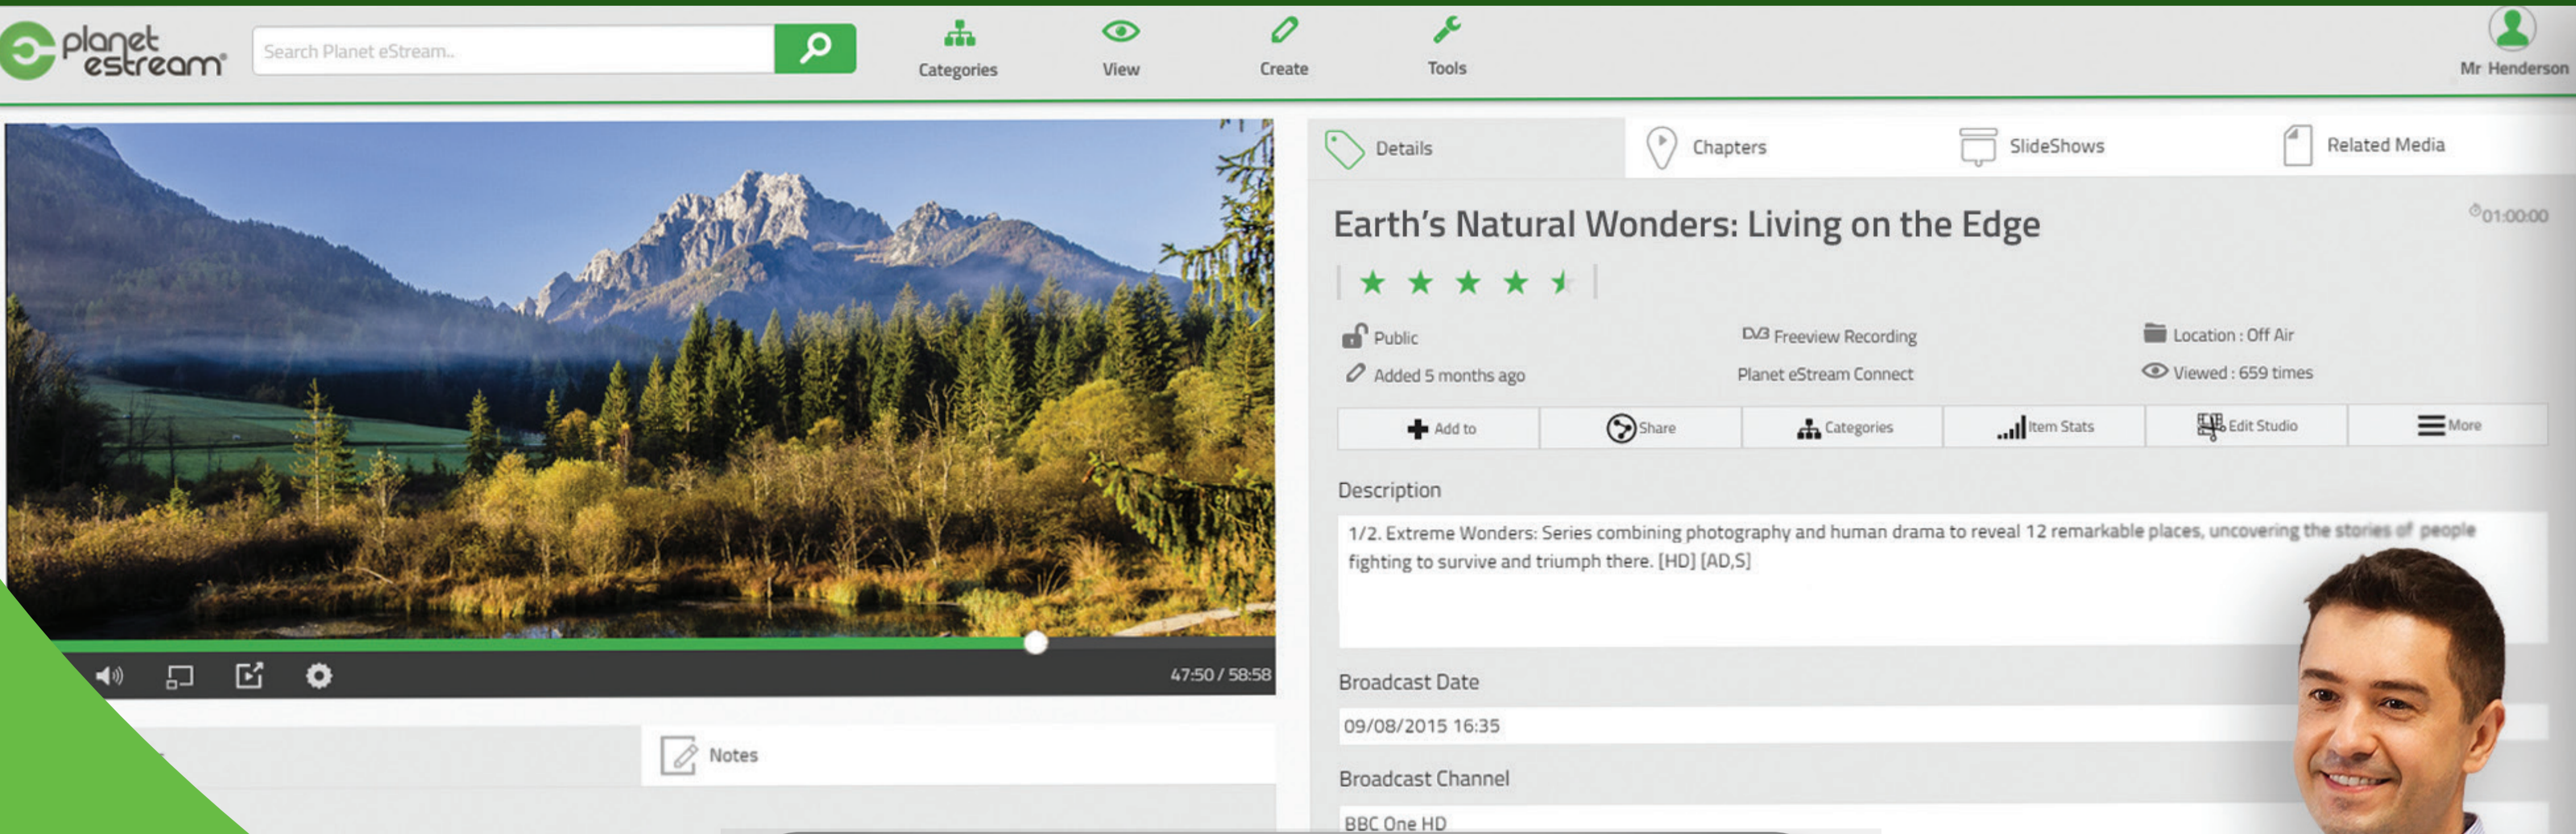

Introducing Planet eStream

The Secure Video Platform for Educators and eLearning Professionals

Create your own Media Library

Access over 1.7 Million TV and radio programmes immediately, upload your own videos, images and documents and tag them for easy access