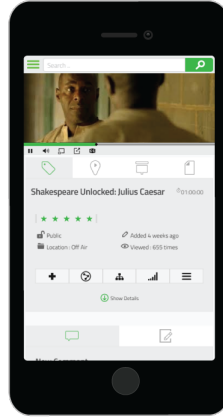

If your organisation has qualified for and registered to use the Planet eStream Connectservice, you can register as described below. If the "Planet eStream Connect Now Available!" message does not display the next time you log in, please contact your IT department.

How do I Register for Planet eStream Connect?

Step 1. Take me There!