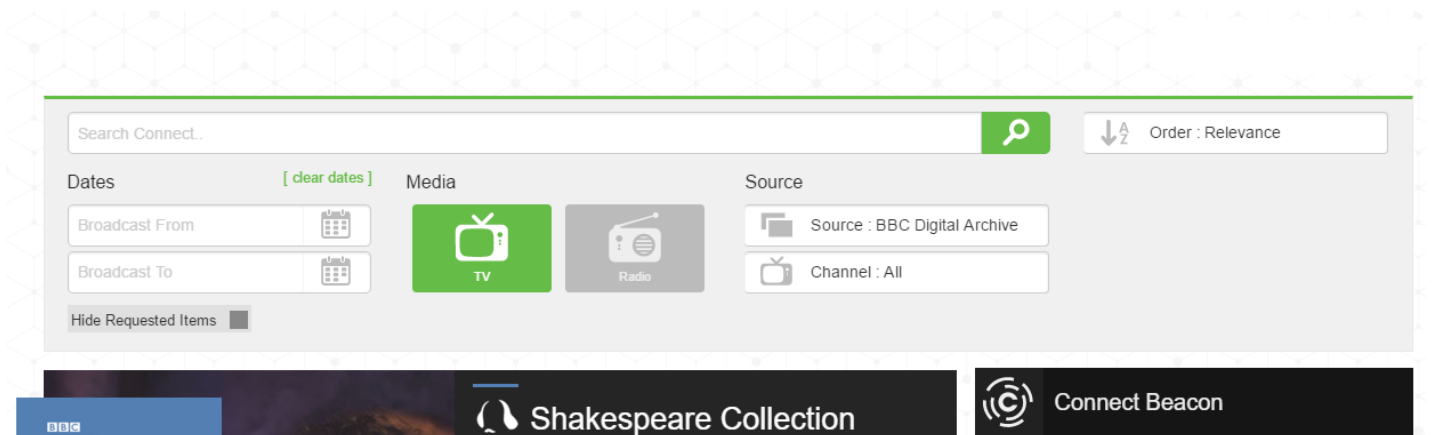

Step 2. Search for Content

Enter your search term into the search bar at the top of the Planet eStream Connect page, and click the magnifying glass icon to search. You can also choose to filter results by the date they were broadcast, channel or station, as well as change the order the results are shown in.